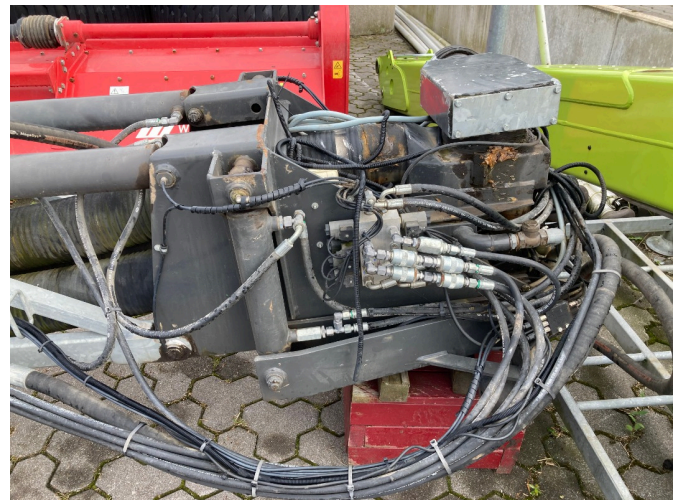

**Kaweco Andockarm für Kaweco [911005002000001]**

Year of manufacture:

Date: 19.04.2026

Design:

Manure technology

Category:

Other

**€ 6,900.<sup>00</sup>**  
plus VAT 19% (€ 8,211.<sup>00</sup> Gross)

**Equipment**

**State**

Used

**Description**

- Docking arm suitable for Kaweco envelope trolleys
- hydraulically foldable.