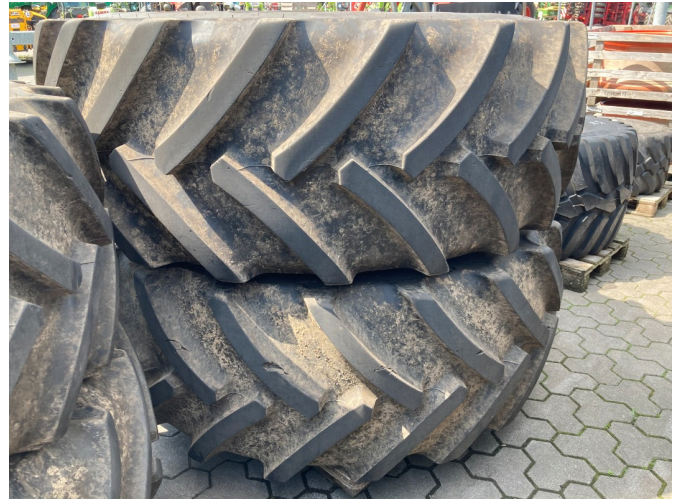

Mitas 2x 650/75 R38 Komplettradsatz [993005002000670]

Year of manufacture: 2023

Date: 29.04.2026

Design:

Wheels + Tires + Rims

Category:

Complete wheel set

€ 5,500.⁰⁰
plus VAT 19% (€ 6,545.⁰⁰ Gross)

Equipment

State

Used

Description

- 2 wheels 650/75 R38 Mitas AC 75
- 8-hole Claas fixed rim