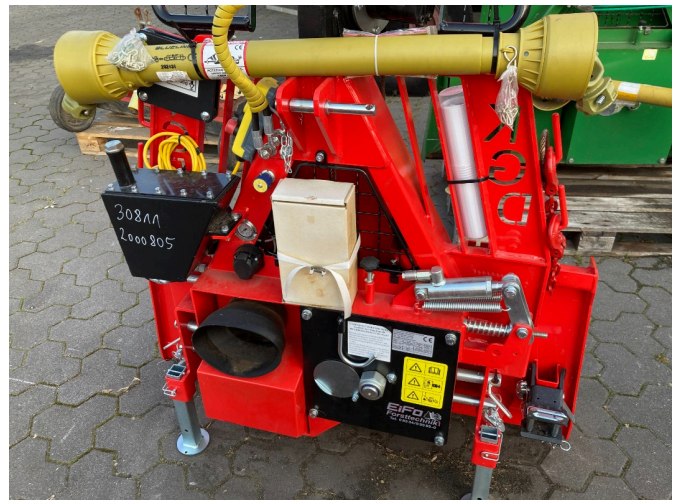

## Sonstige KDG 42 SA Seilwinde [991005002000805]

Year of manufacture: 2024

Date: 06.05.2026

Design:

Forestry technology

Category:

Cable winch

**€ 5,377.<sup>00</sup>**

### Equipment

State

new

### Description

- Tractive force 4.25 to
- Hydraulic cable outlet
- with adjustable speed
- Limit switch
- Rope inlet brake
- Own oil supply
- with operating pressure gauge
- Optimized hose routing
- Shield width 1.30 m
- Service bottle
- Rope 60 m 8.5 mm high density with loop
- Rope sliding hook
- Lower rope inlet

- Reduction gearbox
- Trailer coupling
- Motorized saw holder
- Protective grille
- Weight approx. 300 kg
- Königswieser radio system HLT "Bee"
- 2 cable gliders
- 2 back chains 7 mm / 2 mtr
- Operating instructions and CE declaration of conformity
- 3-year KGD manufacturer's warranty
- gelenkwelle-860-mm-