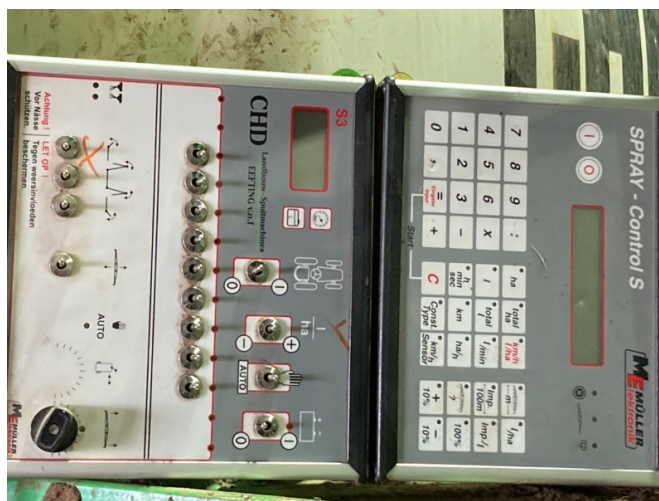

## CHD D 4027 [993002102000036]

Year of manufacture: 2006

Date: 16.04.2026

Design:

Fertilization/plant protection technology/maintenance

Category:

Hypodermic

€ 9,900.<sup>00</sup>

### Equipment

Working width	27,00
Design	Hypodermic
On-board computer	✓
State	Used
Filling quantity	4.000,00
Height adjustment	✓
hydr. foldable	✓
Pump capacity	560,00
Technical condition	Ready to drive/operate
Section widths	9
Part width section control	✓

### Description

- Tires 520/70 R38
- 4000L tank capacity
- Draw eyes top hanger
- Cardan shaft
- Support wheel
- hydraulic height adjustment
- Slope compensation
- Simply DÄ/4senstock
- Hydraulic boom folding
- 27m-gestaenge-