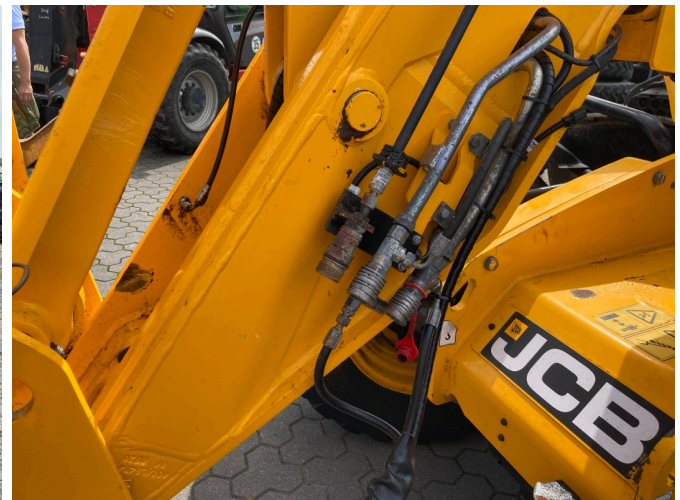

## JCB 538-70 Agri Super [993000102000139]

Year of manufacture: 2022

Date: 18.04.2026

Design:

Excavator + Loader

Category:

Telescopic handler

Power:

### Equipment

Drive	Hydrostatic
automatic leaning device	✓
Tyres	460/70 R24
State	Used
Speed	40
Lifting height	7,00
Lifting force	3,80
Hydraulic line	✓
Air conditioning	Air conditioning
Steering	4-rad
Control unit dw	✓

### Description

- Tyres: 460/70 R24
- automatic central lubrication system
- 1x dw. Rear control unit
- Automatic trailer hitch at the rear
- Air conditioning
- Working headlights
- 40 km/h
- 3. control circuit on the arm
- Rear view camera
- Rear wiper