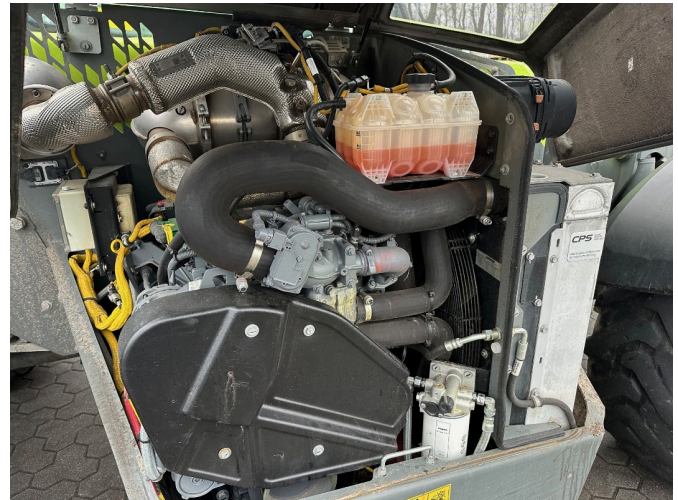

Date: 18.04.2026

Design:

Excavator + Loader

Category:

Telescopic handler

Power:

115 kW (156 HP)

Operating hours:

2750

€ 91,990.⁰⁰

plus VAT 19% (€ 109,468.¹⁰ Gross)

Equipment

Drive	Hydrostatic
automatic leaning device	✓
Tyres	500/70R24
State	Used
Speed	40
Lifting height	9,00
Lifting force	6,00
Hydraulic line	✓
Air conditioning	Air conditioning
Steering	4-rad
pratzenabstuetzung	✓

Description

- without implements
- 9.00 mtr. lifting height
- 6000 kg lifting capacity
- automatic central lubrication
- automatic hitch
- 40 km/h
- Air conditioning
- 3. control circuit in front
- 1 x Dw rear control units
- Rear wiper