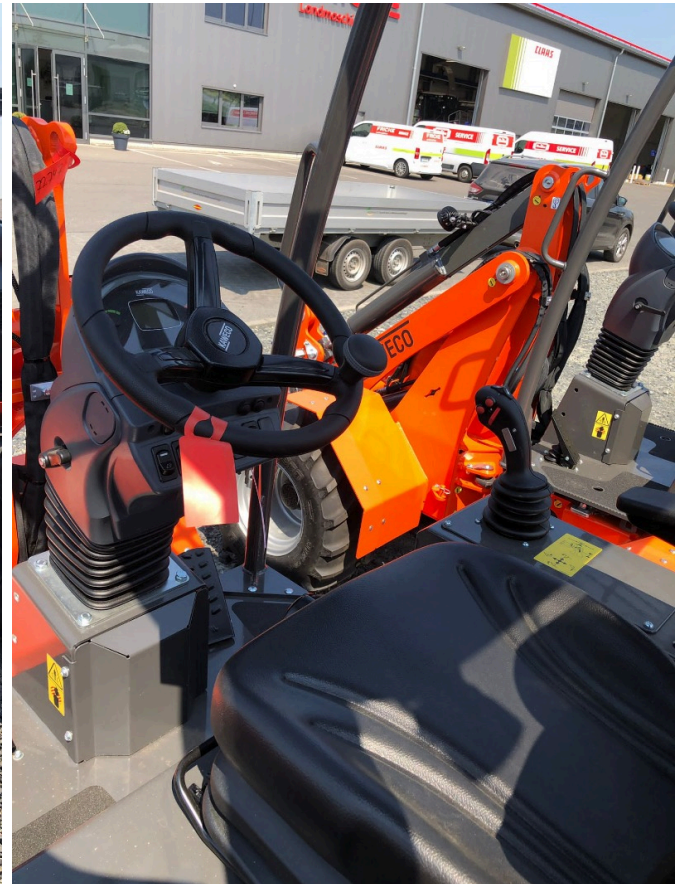

MECKLENBURGER LANDTECHNIK

Fricke Landmaschinen GmbH Bockel - Gyhum
Wichernstraße 2
27404 Bockel - Gyhum
Tel: 0049 (0) 4281712710
Fax: 0049 (0) 4281712717

Kaweco KW 25-27 [912000102000014]

Year of manufacture: 2023

Date: 11.05.2026

Design:

Farmyard Technology

Category:

Yard Loader

Power:

27 kW (37 HP)

Operating hours:

13

€ 34,990.⁰⁰

plus VAT 19% (€ 41,638.¹⁰ Gross)

Equipment

Description

State

new

- Tires 31x15.50-15
- pressureless return flow at the front
- 100% switchable lock on both axes
- fender enlargement
- Working headlights
- 3rd +4th Steering Committee
- Machine width 1,34 mtr.
- Joystick